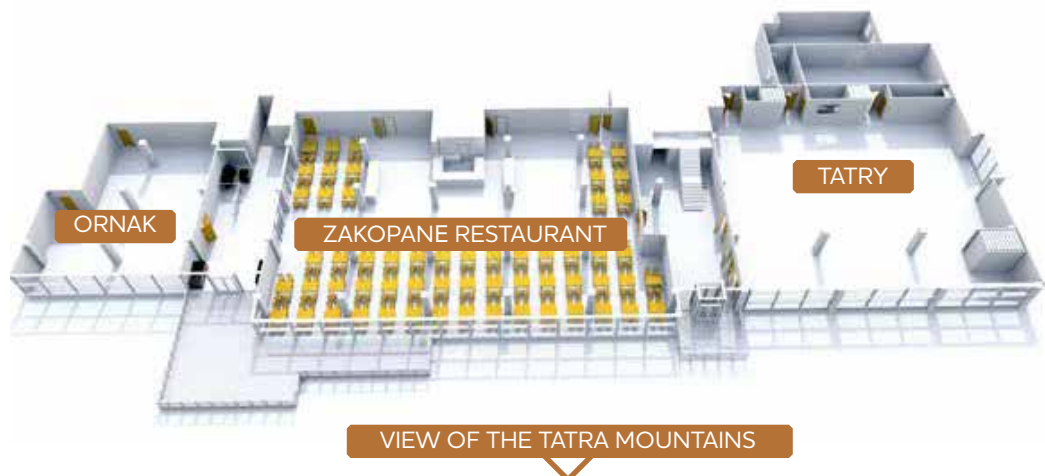

1150
maximum number
of conference
participants

200 m²
of additional
exhibition space

more than **30 000**
conference guests
annually

CONFERENCE CENTER LAYOUT

0

-1

Mercure
HOTELS

KASPROWY ZAKOPANE